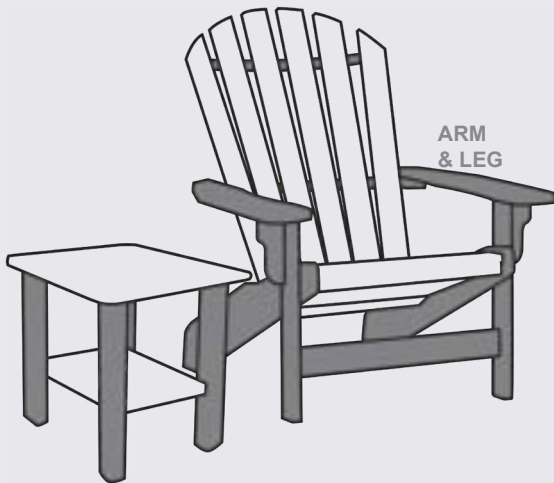

## STEP ONE

Choose your **SEAT, BACK & TABLE TOP** color from ALL 13 Poly Lumber Color Selections

**13 colors to choose from!**

PREMIUM

Brazilian Walnut  
BW

Coastal Gray  
CG

Birchwood  
BI

Patriot Blue  
PB

## Create the chair or table you want!

for Classic & Stanton Lines