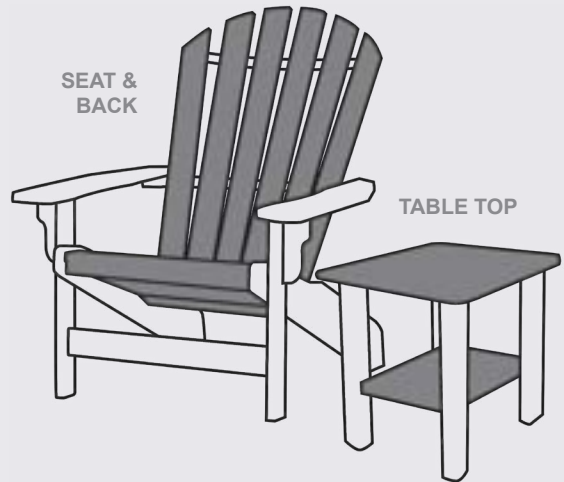

HOW TO CUSTOMIZE YOUR SELECTION

STEP ONE

Choose your **SEAT, BACK & TABLE TOP** color from ALL 13 Poly Lumber Color Selections

13 colors to choose from!

PREMIUM